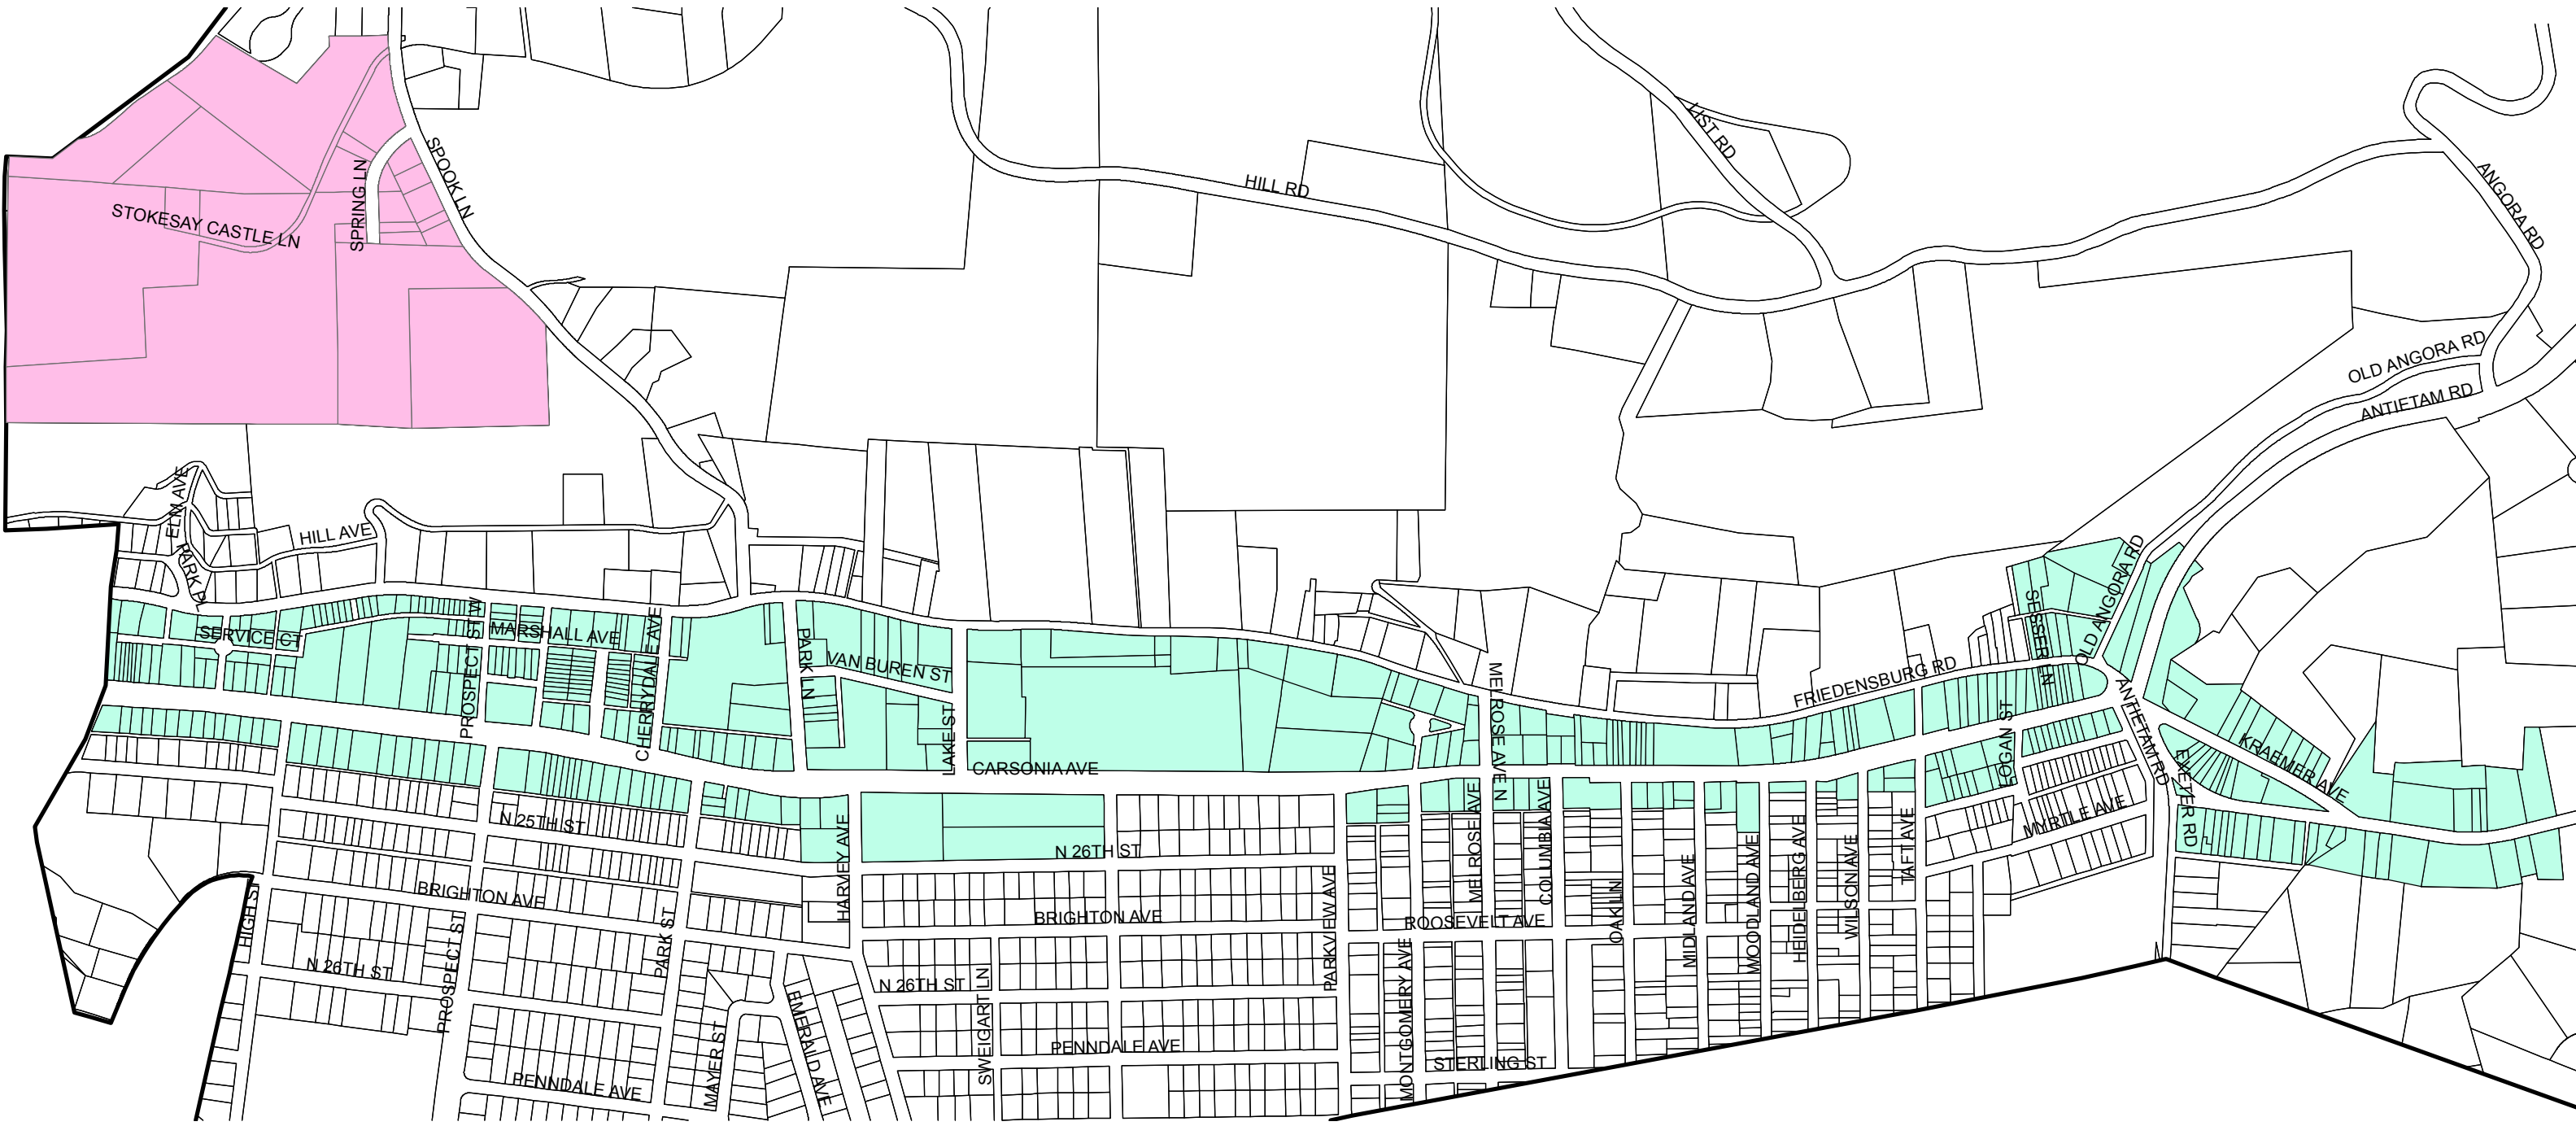

Joint Zoning Map for Lower Alsace Township and Mount Penn Borough (2011)

Inset Map 2

Legend

- Spook Lane Overlay District
- Carsonia Ave. Overlay District

Appendix C: Inset Map 2, Carsonia Avenue Overlay District and Spook Lane Overlay District