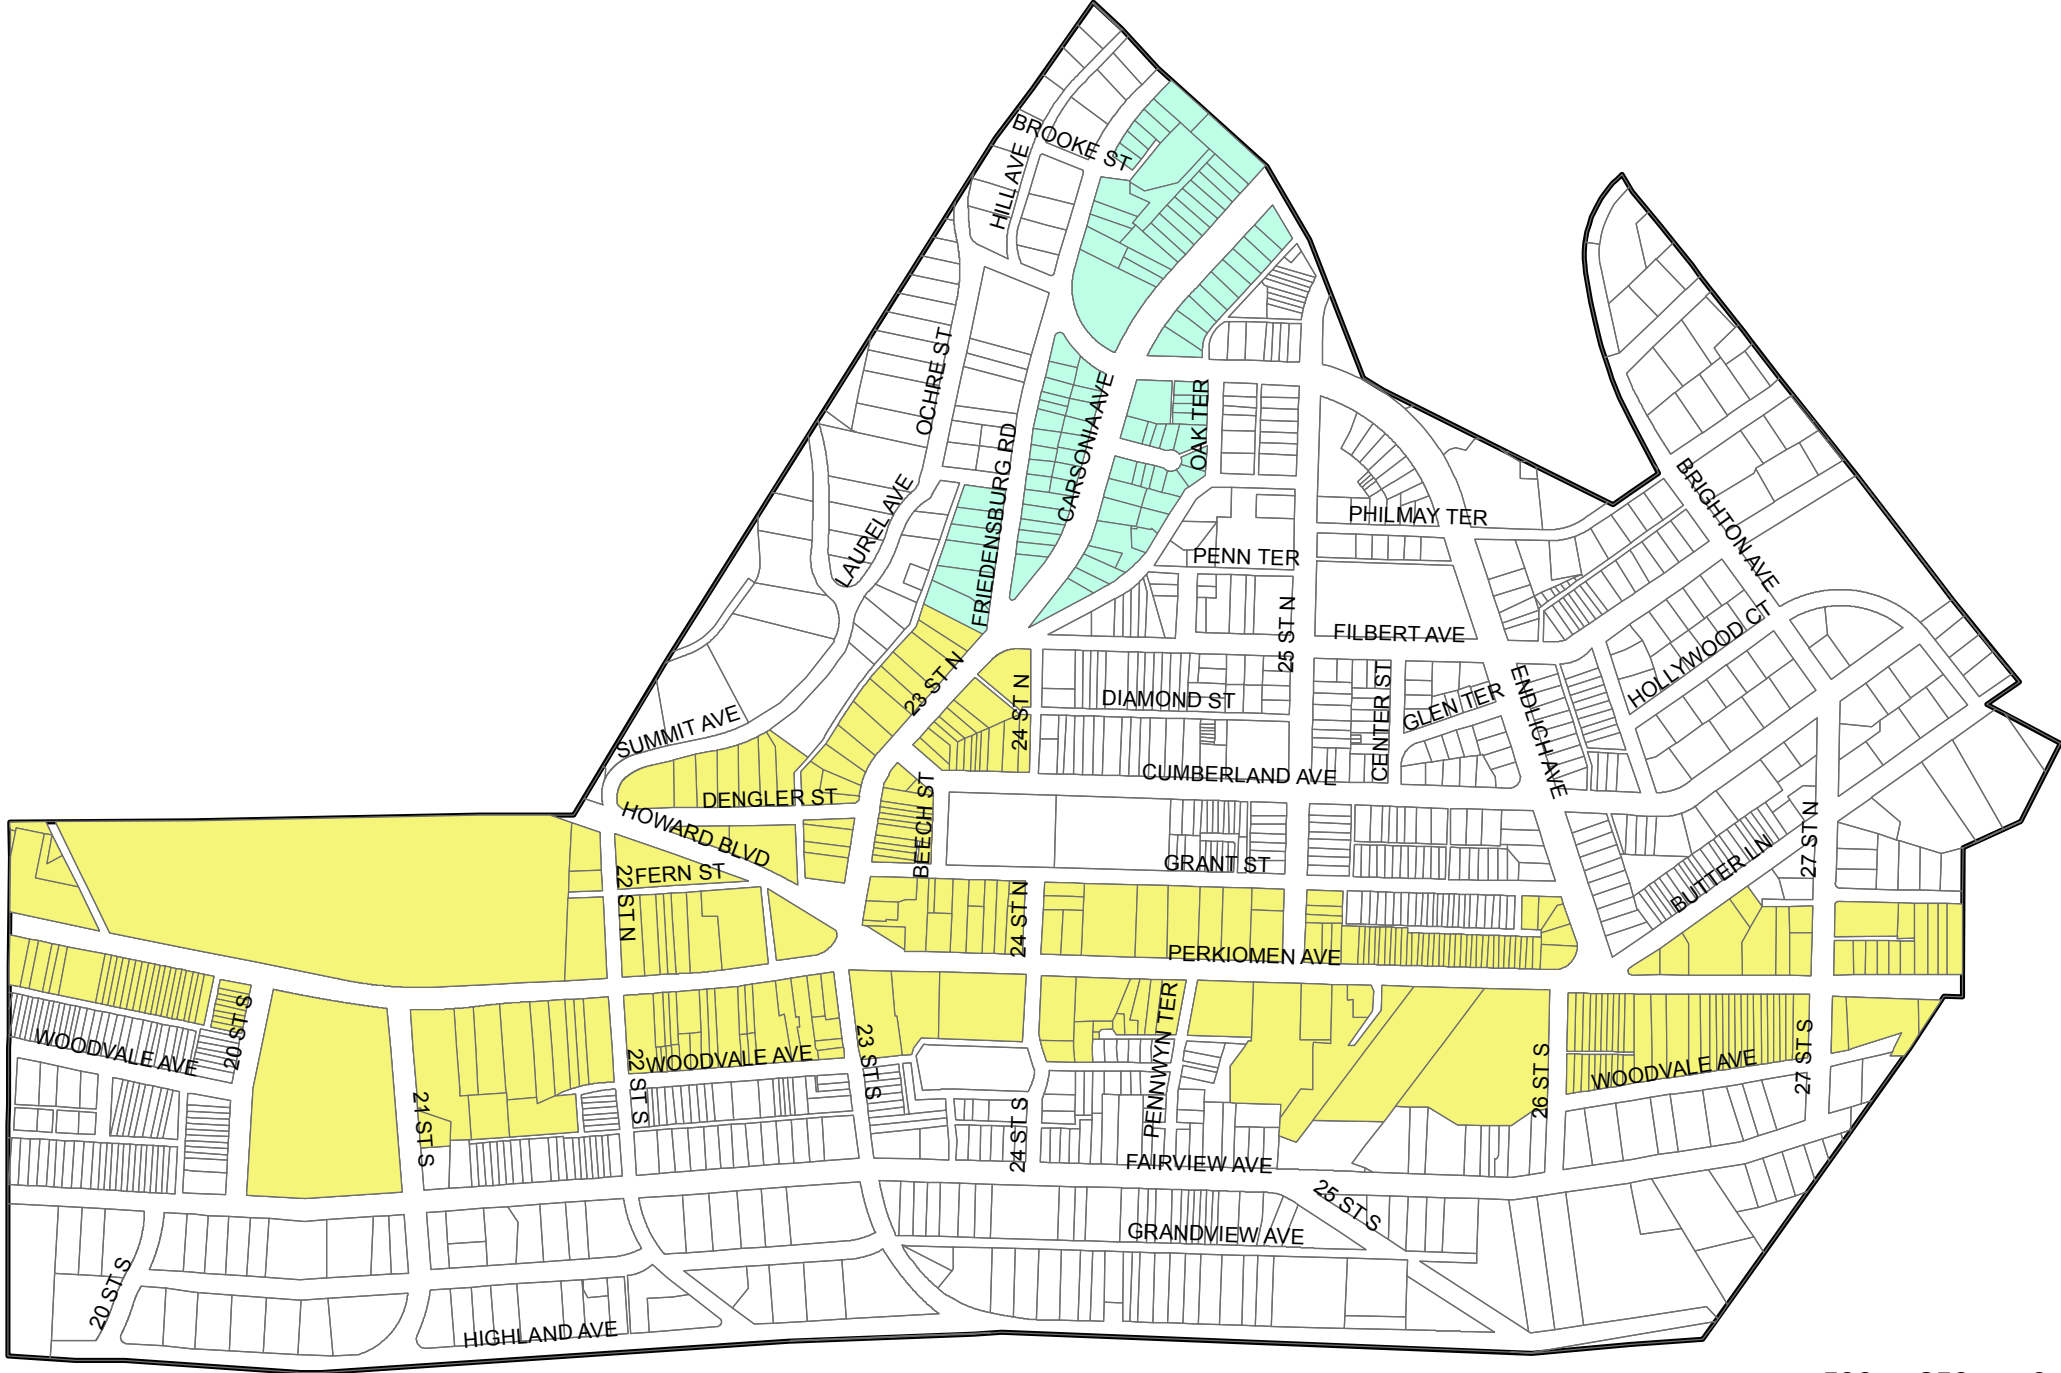

Joint Zoning Map for Lower Alsace Township and Mount Penn Borough (2011)

Inset Map 3

Legend

- Carsonia Ave. Overlay District
- Perkiomen Ave. Overlay District

1 inch = 500 feet

Appendix D: Inset Map 3, Carsonia Avenue Overlay District and Perkiomen Avenue Overlay District